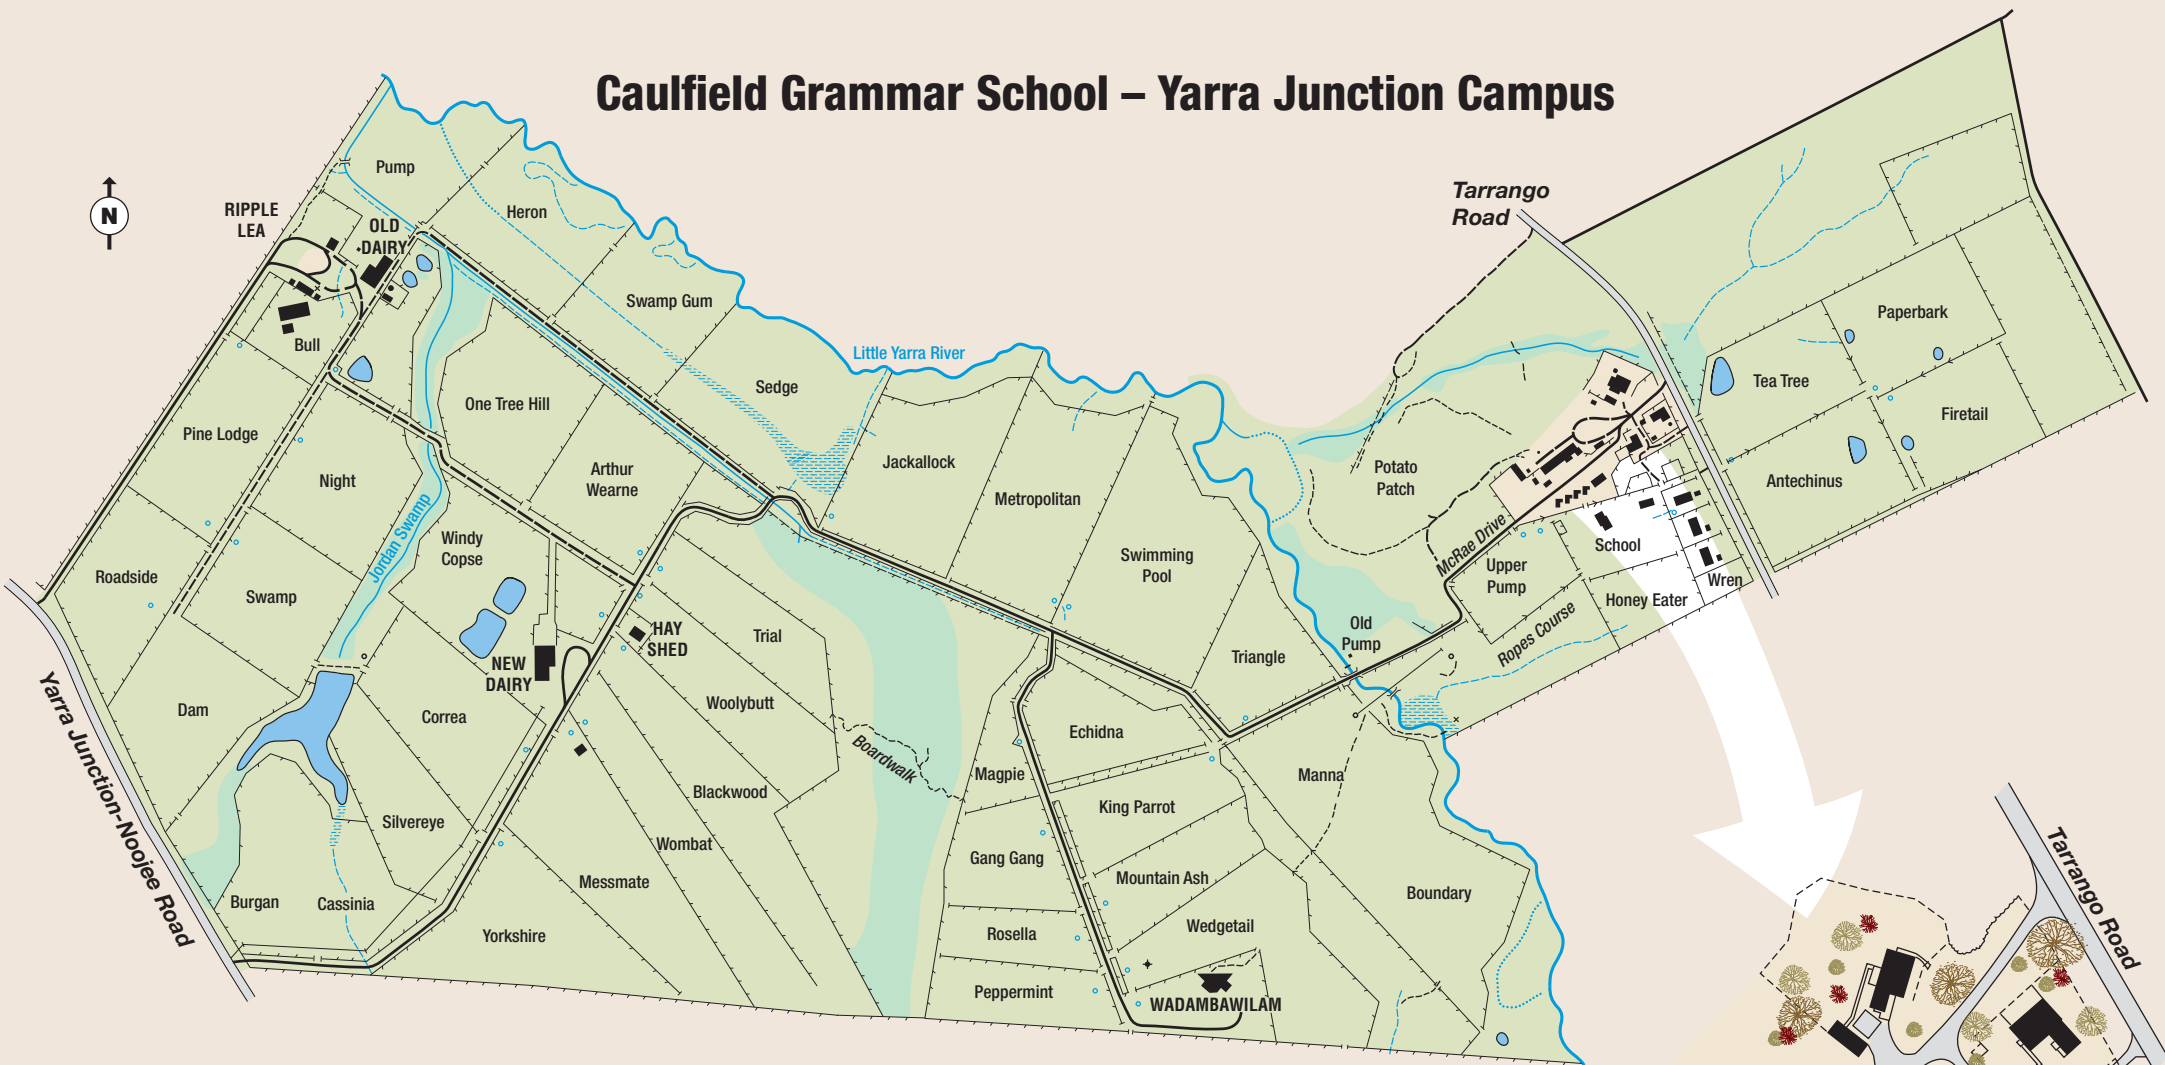

# Caulfield Grammar School – Yarra Junction Campus

## Legend

- Sealed Roads
- Unsealed Roads
- Minor Tracks
- Fences - with Gate/Stile
- Power Lines
- Buildings, Tower
- Man-made Objects
- Dams, Watering Troughs
- Watercourses / Ditches
- Bush

## Index

- A** Lamb Smith House
- B** Laundry
- C** Yarra Yarra Cabin
- D** Wonga Cabin
- E** Jakki Jakki Cabin
- F** Barak Cabin
- G** Archer House
- H** Cuming House
- I** Whitford House